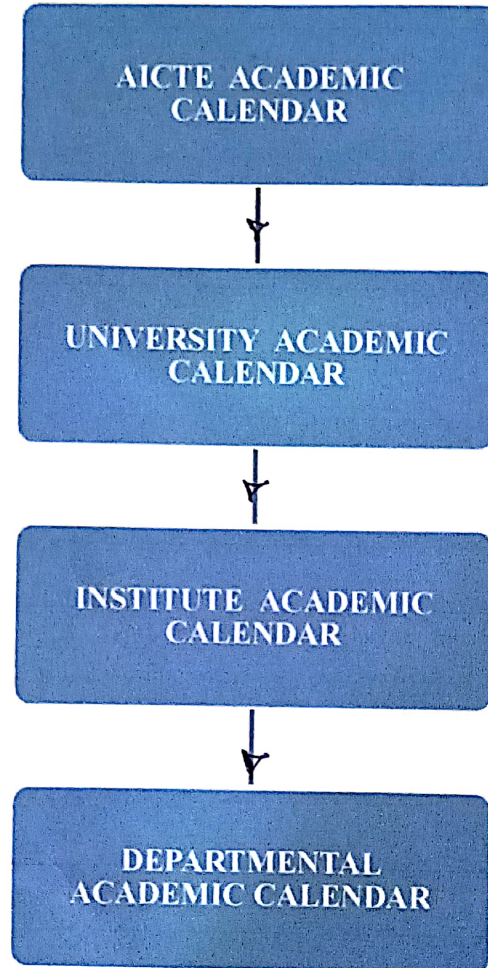

SRES's
SHREE RAMCHANDRA COLLEGE OF ENGINEERING
Lonikand, Pune – 412216

Reference No: SRCOE/2017-18/ NAAC /305C

Date: 17/06/2017

FLOW CHART OF ACADEMIC CALENDAR

Note: - Regarding implementation of course curriculum, Based on AICTE calendar of a particular academic year, the university prepares its academic Calendar, In line with these two calendars, Institute and Departmental academic calendars are prepared for the effective implementation of course curriculum.